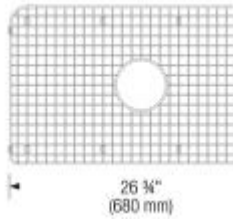

Stainless Steel Sink Grid
406457

3 1/2" CapFlow strainer cover
Stainless steel (fits all BLANCO
strainers)
517666

100 Corporation Drive, Brampton, ON L6S 6B5 Tel: 905 494 2400
Toll Free: 1877 425 2626 Fax: 905 494 2425 Toll Free: 1877 825 2626
➤ www.blancocanada.com/en