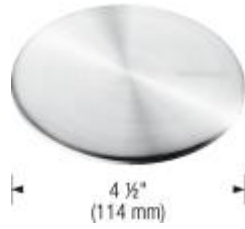

Stainless Steel Sink Grid
406457

3 1/2" CapFlow strainer cover
Stainless steel (fits all BLANCO
strainers)
517666

100 Corporation Drive, Brampton, ON L6S 6B5 Tel: 905 494 2400
Toll Free: 1877 425 2626 Fax: 905 494 2425 Toll Free: 1877 825 2626
➤ www.blancocanada.com/en